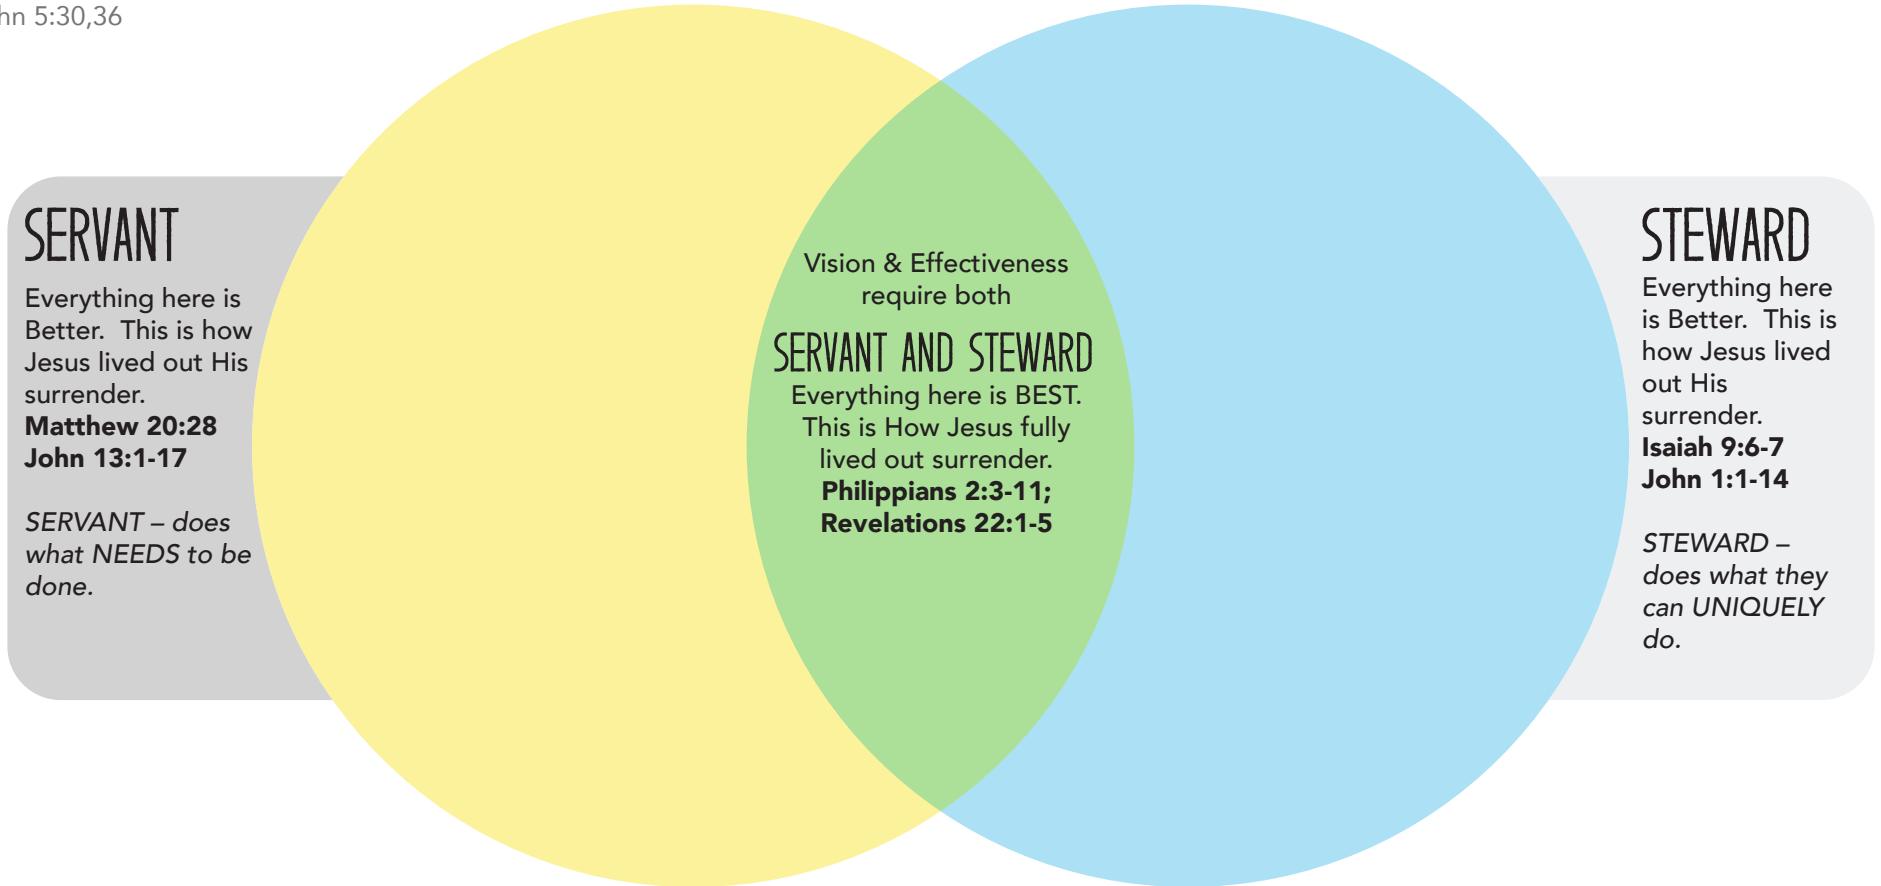

# On the **PLAYING FIELD OF SURRENDER** *Everything here is good.*

**Psalm 37:5; Romans 12:1-2; Proverbs 3:5-6; 2 Chronicles 16:9**

This is where Jesus lived out will of the Father.

John 5:30,36

## AREAS I CAN SERVE

- 1.
- 2.
- 3.
- 4.
- 5.
- 6.
- 7.